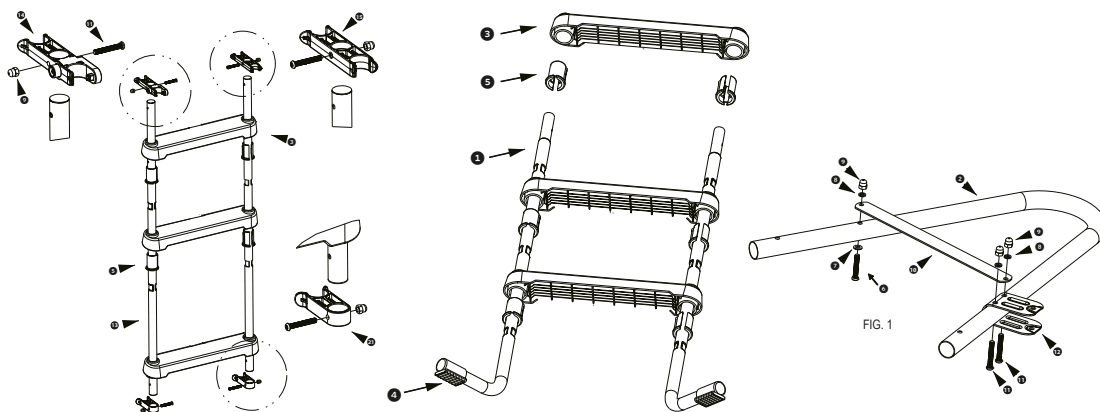

## Part List

### Metal Frame

No#	Spare part	Photo	SAP#	No#	Spare part	Photo	SAP#
1	Pool Liner		P40016485099	5	Leg Cap		P5APF5910K01
2	Horizontal Beam		P5A1B0002E01	6	Pin & Grommet		P5A593144E01
3	Vertical Leg		P5A2B0002E01	7	V-Shape Spring Pin		P5APF5920E01
4	T-Fitting		P5A3B0003E01		Drain Plug		P58080173W01

**Pump**

RX-1500

No#	Spare part	Photo	SAP#	No#	Spare part	Photo	SAP#
1	Suction Fitting Base		P58PF5510P01	12	Canister Gasket		P58164800K01
2	Suction Fitting Screen		P58PF5480P01	13	Filter Pump Gasket		P58PP1840W05
3	Flow Diverter		P58PF5520P01	14	Nozzle		P58185201K01
4	Plug		P58PF5500K01	15/17/21	Motor Assembly		P58X150000GS
5	102" Hose		P584150004W1	16	Type A/C Filter Cartridge		P583041080PR
6	Hose Camp		P58219221W05	18	Rotor Assembly		P58050506001
8	Vent Screw		P58182201W05	19	Volute Cover		P58184501K01
9	Vent Screw O-Ring		P58182501K01	22	Filter Pump Port/ Fitting O-Ring		P58037000K01
10	Seal Top		P58PP1853W05		Wrench		P5810250000E
11	Base		P58183901W05				

**Ladder**

No#	Spare part	Photo	SAP#	No#	Spare part	Photo	SAP#
1	Ladder Legs		P5901514270E	6	Machine Screw A (L=35mm)		P59060350299
2	Ladder Handles		P5911011200E	7	Flat Washer (metal)		
3	Ladder Steps		P59PF5660W05	16	Hex Nut		P59060450199
4	Led End Caps		P59PF0090W05	8	Lock Washers		
5	Ladder Step Clips		P59PF0070W05	9	Cap Nut		P59060450199
10	Ladder Brace with Warning		P5942003661E	18	Machine Screw C (L=45mm)		
12	Ladder Hinge		P5992001753E	20	Plastic Flat Washer		P59060350099
13	Straight Ladder Leg		P5961512160E	6	Machine Screw A (L=35mm)		
14	Swivel Ladder Clamp with Button		P59446447W05	7	Flat Washer (metal)		P59060350099
15	Swivel Ladder Clamp		P59PF4460W05	8	Lock Washers		
17	Ladder Base Plate		P59A2005204E	9	Cap Nut		P59060400099
19	Plain Ladder Leg		P5911514270E	11	Machine Screw (L=40mm)		
21	Ladder Bottom Clip		P59PF4500W05	8	Lock Washers		P59060400099
				9	Cap Nut		