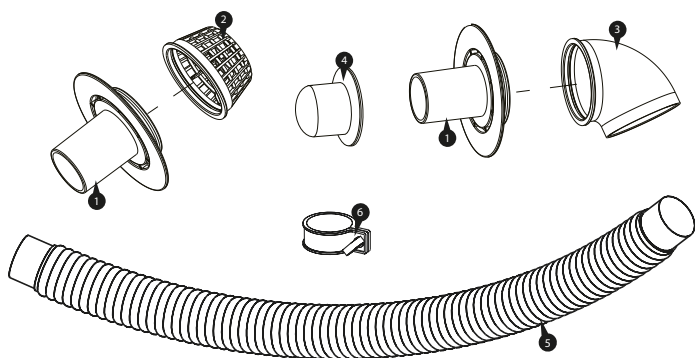

## Part List

### Metal Frame

No#	Spare part	Photo	SAP#	No#	Spare part	Photo	SAP#
1	Pool Liner		P40016485099	5	Leg Cap		P5APF5910K01
2	Horizontal Beam		P5A1B0002E01	6	Pin & Grommet		P5A593144E01
3	Vertical Leg		P5A2B0002E01	7	V-Shape Spring Pin		P5APF5920E01
4	T-Fitting		P5A3B0003E01		Drain Plug		P58080173W01

**Pump**

RX-1500

No#	Spare part	Photo	SAP#	No#	Spare part	Photo	SAP#
1	Suction Fitting Base		P58PF5510P01	12	Canister Gasket		P58164800K01
2	Suction Fitting Screen		P58PF5480P01	13	Filter Pump Gasket		P58PP1840W05
3	Flow Diverter		P58PF5520P01	14	Nozzle		P58185201K01
4	Plug		P58PF5500K01	15/17/21	Motor Assembly		P58X150000GS
5	102" Hose		P584150004W1	16	Type A/C Filter Cartridge		P583041080PR
6	Hose Camp		P58219221W05	18	Rotor Assembly		P58050506001
8	Vent Screw		P58182201W05	19	Volute Cover		P58184501K01
9	Vent Screw O-Ring		P58182501K01	22	Filter Pump Port/ Fitting O-Ring		P58037000K01
10	Seal Top		P58PP1853W05		Wrench		P5810250000E
11	Base		P58183901W05				

**Ladder**

No#	Spare part	Photo	SAP#	No#	Spare part	Photo	SAP#
1	Ladder Legs		P5901514270E	6	Machine Screw A (L=35mm)		P59060350299
2	Ladder Handles		P5911011200E	7	Flat Washer (metal)		
3	Ladder Steps		P59PF5660W05	16	Hex Nut		P59060450199
4	Led End Caps		P59PF0090W05	8	Lock Washers		
5	Ladder Step Clips		P59PF0070W05	9	Cap Nut		P59060450199
10	Ladder Brace with Warning		P5942003661E	18	Machine Screw C (L=45mm)		
12	Ladder Hinge		P5992001753E	20	Plastic Flat Washer		P59060350099
13	Straight Ladder Leg		P5961512160E	6	Machine Screw A (L=35mm)		
14	Swivel Ladder Clamp with Button		P59446447W05	7	Flat Washer (metal)		P59060350099
15	Swivel Ladder Clamp		P59PF4460W05	8	Lock Washers		
17	Ladder Base Plate		P59A2005204E	9	Cap Nut		P59060400099
19	Plain Ladder Leg		P5911514270E	11	Machine Screw (L=40mm)		
21	Ladder Bottom Clip		P59PF4500W05	8	Lock Washers		P59060400099
				9	Cap Nut		