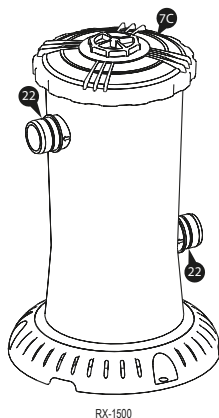

## Specifications

Brand	: Summer Waves®	AGP Type	: Elite Frame Ring Pool
Size	: 16' x 48" (4.88 m x 1.22 m)	Water Capacity	: 5212 Gallons (19727 L)
Filter Pump	: RX1500 220~240V	Pump Flow Rate	: 1400 Gallons (5299 L)
Filter Cartridge	: A/C Type	Accessories	: SureStep™ Ladder, Pool Cover, Maint. Kit, Ground Cloth, Repair Patch
Printing	: Mosaic		
Warranty	: Pool Liner : 90 days Pump : 180 days		

## Part List

### Metal Frame

No#	Spare part	Photo	SAP#	No#	Spare part	Photo	SAP#
1	Pool Liner		P40016485099	5	Leg Cap		P5APF5910K01
2	Horizontal Beam		P5A1B0002E01	6	Pin & Grommet		P5A593144E01
3	Vertical Leg		P5A2B0002E01	7	V-Shape Spring Pin		P5APF5920E01
4	T-Fitting		P5A3B0003E01		Drain Plug		P58080173W01

**Pump**

RX-1500

No#	Spare part	Photo	SAP#	No#	Spare part	Photo	SAP#
1	Suction Fitting Base		P58PF5510P01	12	Canister Gasket		P58164800K01
2	Suction Fitting Screen		P58PF5480P01	13	Filter Pump Gasket		P58PP1840W05
3	Flow Diverter		P58PF5520P01	14	Nozzle		P58185201K01
4	Plug		P58PF5500K01	15/17/21	Motor Assembly		P58X150000GS
5	102" Hose		P584150004W1	16	Type A/C Filter Cartridge		P583041080PR
6	Hose Camp		P58219221W05	18	Rotor Assembly		P58050506001
8	Vent Screw		P58182201W05	19	Volute Cover		P58184501K01
9	Vent Screw O-Ring		P58182501K01	22	Filter Pump Port/ Fitting O-Ring		P58037000K01
10	Seal Top		P58PP1853W05		Wrench		P5810250000E
11	Base		P58183901W05				