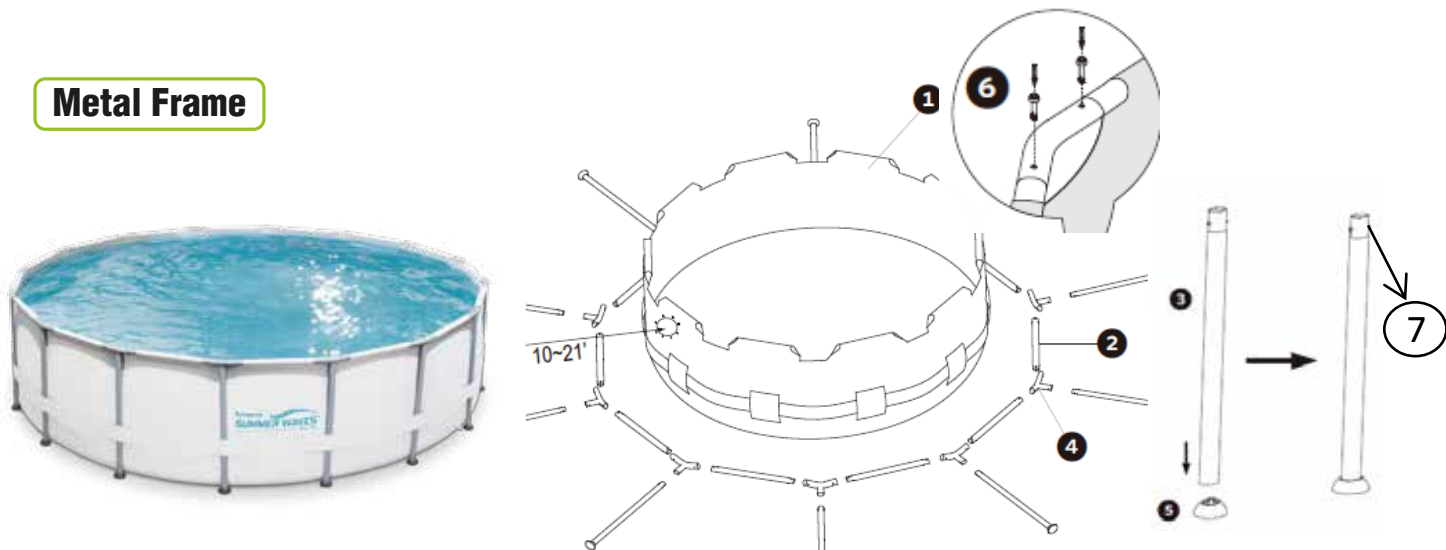

# 16' x 48" Elite Frame Pool

Model : P4001648B0FR

## Specifications

Brand	: Summer Waves®	AGP Type	: Elite Frame Ring Pool
Size	: 16' x 48" (4.88 m x 1.22 m)	Water Capacity	: 5212 Gallons (19727 L)
Filter Pump	: RX1500 220~240V	Pump Flow Rate	: 1400 Gallons (5299 L)
Filter Cartridge	: A/C Type	Accessories	: SureStep™ Ladder, Pool Cover, Maint. Kit, Ground Cloth, Repair Patch
Printing	: Mosaic		
Warranty	: Pool Liner : 90 days Pump : 180 days		

## Part List

### Metal Frame

No#	Spare part	Photo	SAP#	No#	Spare part	Photo	SAP#
1	Pool Liner		P40016485099	5	Leg Cap		P5APF5910K01
2	Horizontal Beam		P5A1B0002E01	6	Pin & Grommet		P5A593144E01
3	Vertical Leg		P5A2B0002E01	7	V-Shape Spring Pin		P5APF5920E01
4	T-Fitting		P5A3B0003E01		Drain Plug		P58080173W01