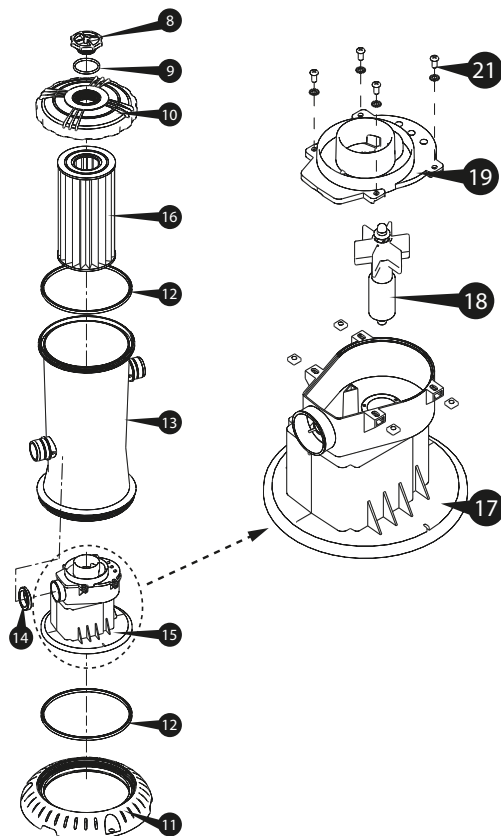

## Part List

### Metal Frame

No#	Spare part	Photo	SAP#	No#	Spare part	Photo	SAP#
1	Pool Liner		P40016485099	5	Leg Cap		P5APF5910K01
2	Horizontal Beam		P5A1B0002E01	6	Pin & Grommet		P5A593144E01
3	Vertical Leg		P5A2B0002E01	7	V-Shape Spring Pin		P5APF5920E01
4	T-Fitting		P5A3B0003E01		Drain Plug		P58080173W01

**Pump**

RX-1500

No#	Spare part	Photo	SAP#	No#	Spare part	Photo	SAP#
1	Suction Fitting Base		P58PF5510P01	12	Canister Gasket		P58164800K01
2	Suction Fitting Screen		P58PF5480P01	13	Filter Pump Gasket		P58PP1840W05
3	Flow Diverter		P58PF5520P01	14	Nozzle		P58185201K01
4	Plug		P58PF5500K01	15/17/21	Motor Assembly		P58X150000GS
5	102" Hose		P584150004W1	16	Type A/C Filter Cartridge		P583041080PR
6	Hose Camp		P58219221W05	18	Rotor Assembly		P58050506001
8	Vent Screw		P58182201W05	19	Volute Cover		P58184501K01
9	Vent Screw O-Ring		P58182501K01	22	Filter Pump Port/ Fitting O-Ring		P58037000K01
10	Seal Top		P58PP1853W05		Wrench		P5810250000E
11	Base		P58183901W05				

**Ladder**

No#	Spare part	Photo	SAP#	No#	Spare part	Photo	SAP#
1	Ladder Legs		P5901514270E	6	Machine Screw A (L=35mm)		P59060350299
2	Ladder Handles		P5911011200E	7	Flat Washer (metal)		
3	Ladder Steps		P59PF5660W05	16	Hex Nut		P59060450199
4	Led End Caps		P59PF0090W05	8	Lock Washers		
5	Ladder Step Clips		P59PF0070W05	9	Cap Nut		P59060450199
10	Ladder Brace with Warning		P5942003661E	18	Machine Screw C (L=45mm)		
12	Ladder Hinge		P5992001753E	20	Plastic Flat Washer		P59060350099
13	Straight Ladder Leg		P5961512160E	6	Machine Screw A (L=35mm)		
14	Swivel Ladder Clamp with Button		P59446447W05	7	Flat Washer (metal)		P59060350099
15	Swivel Ladder Clamp		P59PF4460W05	8	Lock Washers		
17	Ladder Base Plate		P59A2005204E	9	Cap Nut		P59060400099
19	Plain Ladder Leg		P5911514270E	11	Machine Screw (L=40mm)		
21	Ladder Bottom Clip		P59PF4500W05	8	Lock Washers		P59060400099
				9	Cap Nut		